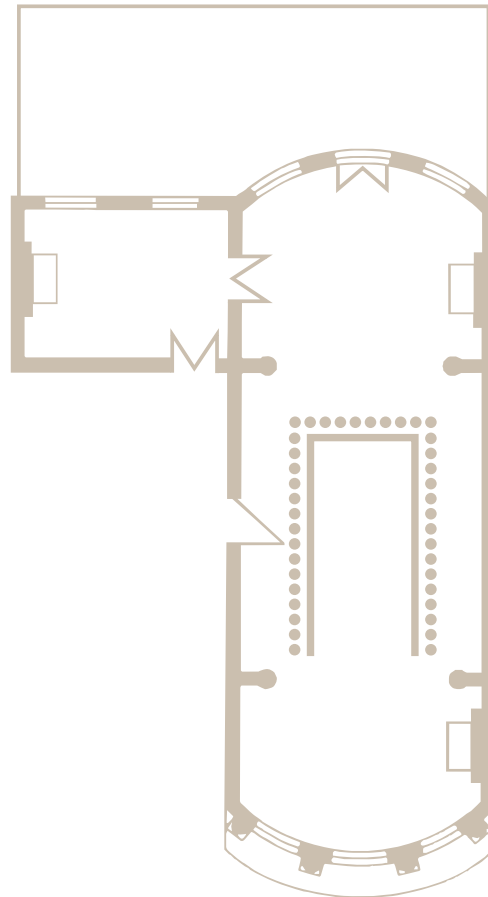

Licensed for Weddings

Room Style	Max. Capacity	Room Sizes (Approx)
Theatre Style	100	Argyll Room
Boardroom	40	61' x 21'8" = 1342 sq ft
Cabaret	48	18.8m x 6.6m = 124 sq m
Classroom	60	
U-Shaped	40	Hawker Room
Dining	120	13'6" x 17'10" = 1342 sq ft
Dinner Dance	100	
Receptions	200	Ceiling Height
Wedding Receptions	120	15'10" / 4.9m
Wedding Ceremony	100	
Barbecues	200	

Room Plan

Theatre

Boardroom

Caberet

Classroom

U-shaped

Dining & Wedding Receptions

Dinner Dance