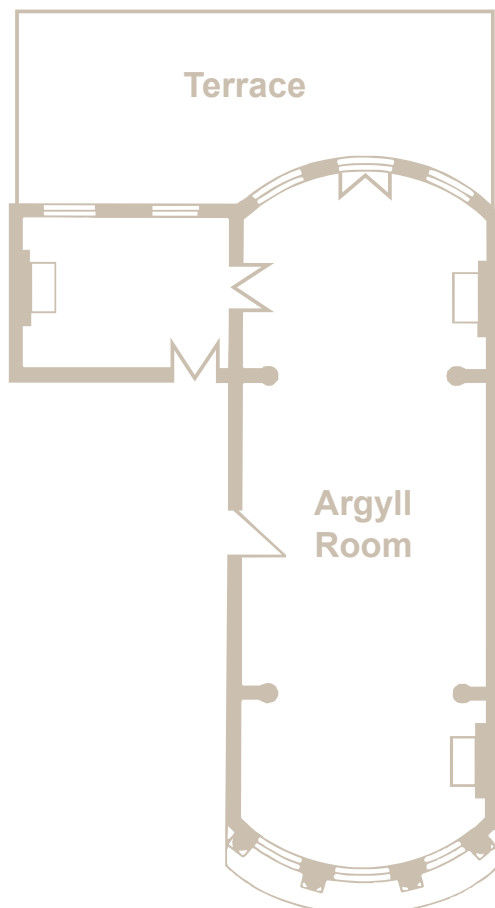

Licensed for Weddings

Room Style	Max. Capacity	Room Sizes (Approx)
Theatre Style	100	Argyll Room
Boardroom	40	61' x 21'8" = 1342 sq ft
Cabaret	48	18.8m x 6.6m = 124 sq m
Classroom	60	
U-Shaped	40	Hawker Room
Dining	120	13'6" x 17'10" = 1342 sq ft
Dinner Dance	100	
Receptions	200	Ceiling Height
Wedding Receptions	120	15'10" / 4.9m
Wedding Ceremony	100	
Barbecues	200	

Room Plan

Theatre

Boardroom

Caberet

Classroom

U-shaped

Dining & Wedding Receptions

Dinner Dance