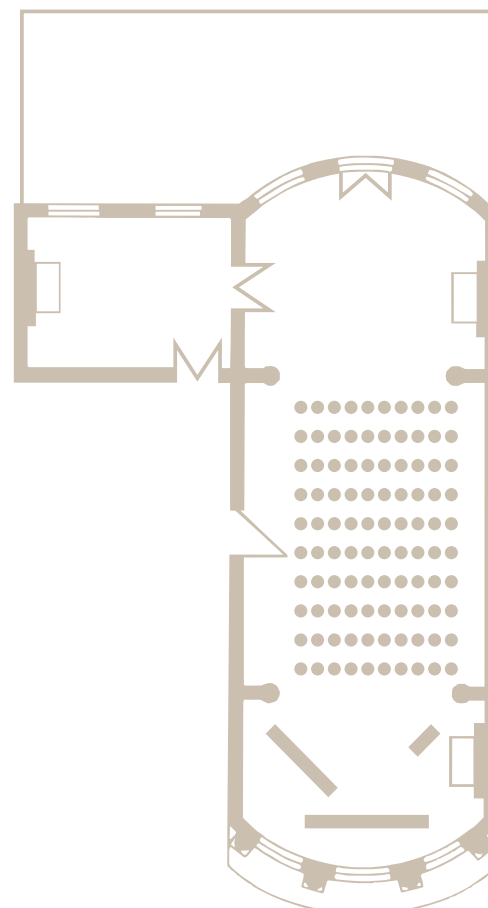

No.4 Hamilton Place
London W1J 7BQ.
Telephone: +44 (0) 20 7670 4314
Email: hello@4hp.org.uk

No.4

Hamilton
Place

Argyll Room & Garden Terrace

Light, ornate and elegant, with fine bow windows at each end and a west facing garden terrace overlooking Hyde Park. One of the finest spaces in London.

Licensed for Weddings

Room Style	Max. Capacity	Room Sizes (Approx)
Theatre Style	100	Argyll Room
Boardroom	40	61' x 21'8" = 1342 sq ft
Cabaret	48	18.8m x 6.6m = 124 sq m
Classroom	60	
U-Shaped	40	Hawker Room
Dining	120	13'6" x 17'10" = 1342 sq ft
Dinner Dance	100	
Receptions	200	Ceiling Height
Wedding Receptions	120	15'10" / 4.9m
Wedding Ceremony	100	
Barbecues	200	

Room Plan

Theatre

Boardroom

Caberet

Classroom

U-shaped

Dining & Wedding Receptions

Dinner Dance